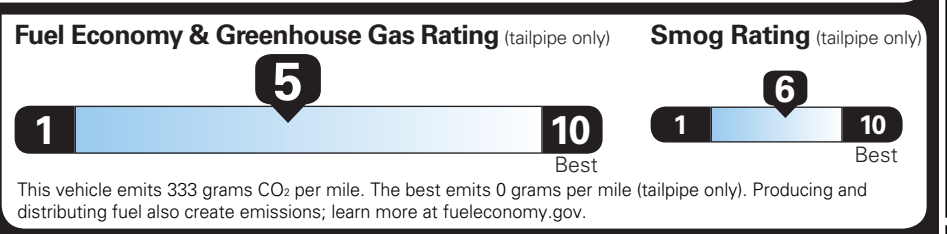

TOTAL VEHICLE PRICE* \$36,890.00

EPA DOT Fuel Economy and Environment

Gasoline Vehicle

Fuel Economy EQUINOX FWD

27 MPG combined city/hwy

25 MPG city

29 MPG highway

3.7 gallons per 100 miles

You spend \$500 more in fuel costs over 5 years compared to the average new vehicle.

Small SUVs range from 14 to 138 MPG. The best vehicle rates 146 MPGe.

Annual fuel cost \$1,700

Actual results will vary for many reasons, including driving conditions and how you drive and maintain your vehicle. The average new vehicle gets 29 MPG and costs \$8,000 to fuel over 5 years. Cost estimates are based on 15,000 miles per year at \$3.10 per gallon. MPGe is miles per gasoline gallon equivalent. Vehicle emissions are a significant cause of climate change and smog.